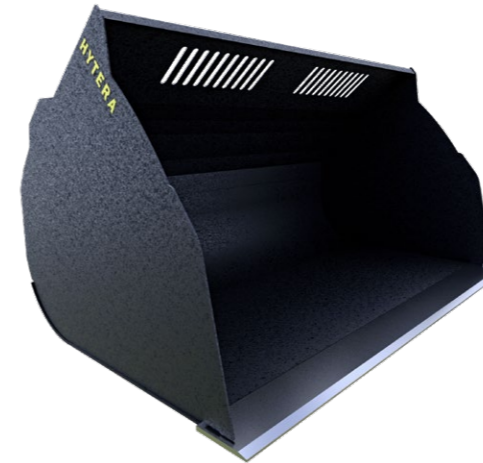

## HYTERA LIGHTMATERIAL BUCKET LMB

Hytera LMB has been designed to handle light-weight materials. Snow, wood chips, and other bulk materials move efficiently and quickly.

**Ramtec**  
ATTACHMENTS

## LIGHTMATERIAL BUCKET LMB

The optimal geometry of the buckets let them be filled easily and be emptied quickly. There are also Heavy Duty Models for heavier materials such as compost and waste weighing up to 1200kg/m<sup>3</sup>.

High quality, robust body, reinforcements on the sides and under the bucket ensure a very long life. Cutting edge is made of HB 500 special steel. Grids in two rows on top of the bucket allow a very good visibility for the driver. The brackets for connection to a wheel loader are reliable and sturdy.