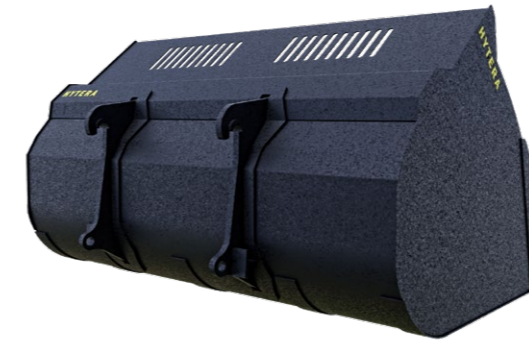

## HYTERA LIGHTMATERIAL BUCKET LMB

Hytera LMB has been designed to handle light-weight materials. Snow, wood chips, and other bulk materials move efficiently and quickly.

**Ramtec**  
ATTACHMENTS

## LIGHTMATERIAL BUCKET LMB

The optimal geometry of the buckets let them be filled easily and be emptied quickly. There are also Heavy Duty Models for heavier materials such as compost and waste weighing up to 1200kg/m<sup>3</sup>.

High quality, robust body, reinforcements on the sides and under the bucket ensure a very long life. Cutting edge is made of HB 500 special steel. Grids in two rows on top of the bucket allow a very good visibility for the driver. The brackets for connection to a wheel loader are reliable and sturdy.